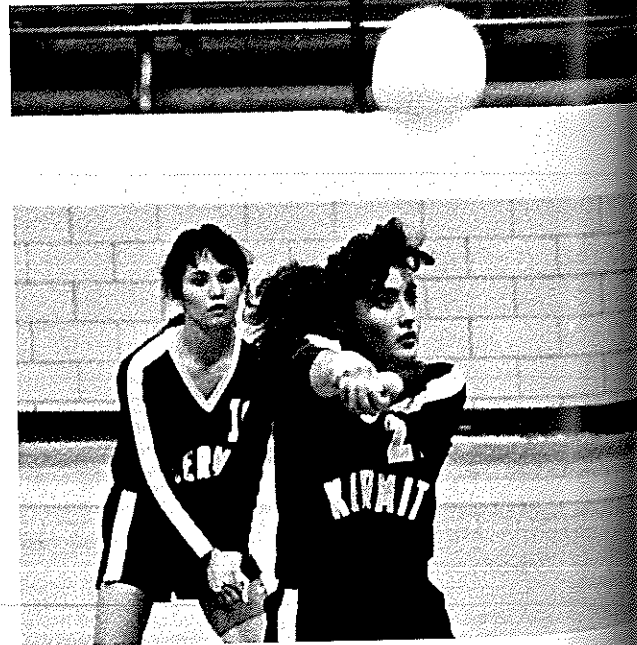

# Jacket Girls Are Competitive

Although the 1989-90 Volleyball Season wasn't a winning one, the girls always played hard, showed lots of effort and competitive spirit. The girls competed in the District competition making the games very close.

Coach Wade said that the volleyball program has improved tremendously. Members of the Yellow Jacket Volleyball team were: FRONT Lisa Padron, Stephanie Chavarria, Shannon Thompson, and Arjelia Ramos. STANDING Coach Ricky Wade, Veronica Navarro, LaWanna Thompson, Luly Valenzuela, Regina Verzosa, Glinda Thompson, Cathy Verzosa and Asst. coach Linda Wade.

Coaches for the 1989-1990 Volleyball team were Ricky and Linda Wade.

Regina Versosa relays the ball as Lisa Padron is ready to help needed.